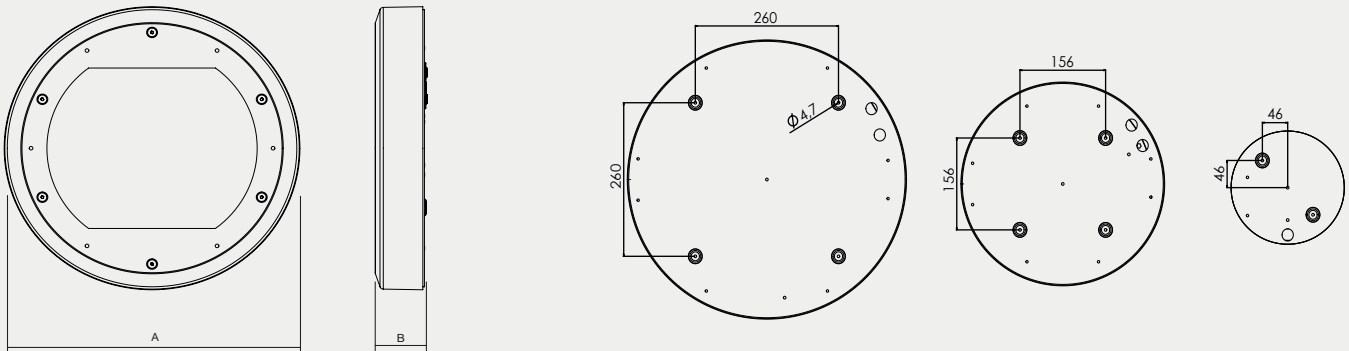

Application: Antivandal lighting fixture CLUMBER-PRO with dust and splash water resistance is designed for areas with high risk of damage, i.e. prison cells, psychiatric hospitals, gyms and pedestrian subways.

Ballast: EP – electronic 220-240 V / 50-60 Hz AC, 220-240 V DC 0Hz

Light source: LED, 4000K, CRI +80, MacAdam3

Housing: White painted steel sheet RAL 9016

Diffuser: Combination of painted sheet RAL 9016 and opal polycarbonate diffuser

Reflector: Highly polished aluminium sheet

Fastening: Surface wall or ceiling mounting

Connection: Screwless three-pole terminal block, maximum diameter of wires 2.5 mm². The lighting fixture is prepared for loop-in (possibility of connection of two cables)

Standard equipment: 2 pcs cable gland, washers with rubber to seal mounting holes, safety screws (it is necessary to order additionally 004778 - Bit for safety screw with socket head and pin s=3)

Calculated lifetime – LED modules: L80B10 ta30 – 70 000h
L70B10 ta30 – 100 000h

Order number	Name	Lighting fixture luminous flux (lm)	Power input (W)	Rated power output (lm/W)	Ta max (°C)	Dimensions of lighting fixture A x B (mm)	Weight (kg)
AL053550	CLUMBER1-PRO-OP-4500-4K	3276	29	113	30	505x63	7,5
AL053551	CLUMBER1-PRO-OP-3900-4K	2842	25	114	30	505x63	7,5
AL053552	CLUMBER1-PRO-OP-5100-4K	3693	34	109	30	505x63	7,5
AL053553	CLUMBER1-PRO-OP-6200-4K	4472	43	104	30	505x63	7,5
AL053554	CLUMBER2-PRO-OP-1950-4K	1404	13	108	30	370x63	4,2
AL053555	CLUMBER2-PRO-OP-1700-4K	1218	11	111	30	370x63	4,2
AL053556	CLUMBER2-PRO-OP-2200-4K	1582	14	113	30	370x63	4,2
AL053557	CLUMBER2-PRO-OP-2650-4K	1916	18	106	30	370x63	4,2
AL053558	CLUMBER3-PRO-OP-1150-4K	959	8	120	30	208x66	1,8
AL053559	CLUMBER3-PRO-OP-1500-4K	1225	12	102	30	208x66	1,8

Tolerance of luminous flux and power input of the lighting fixture +/- 10%