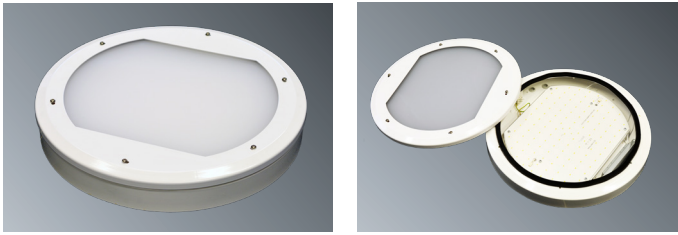

Lighting fixture detail

On request

Em – non-maintained emergency lighting (1h, 3h)

DIM – dimmable electronic ballast (DSI, DALI)

MULTI – maintained emergency lighting (1h, 3h)

RAL – other colour scale

2.7K-6.5K – colour temperature

Standard order number	MULTI-1,5H	MULTI-3H	DALI	1F	3F
AL053550	AL053550 1H	AL053550 3H	AL053550 DALI	X	X
AL053551	AL053551 1H	AL053551 3H	AL053551 DALI	X	X
AL053552	AL053552 1H	AL053552 3H	AL053552 DALI	X	X
AL053553	AL053553 1H	AL053553 3H	AL053553 DALI	X	X
AL053554	AL053554 1H	X	AL053554 DALI	X	X
AL053555	AL053555 1H	X	AL053555 DALI	X	X
AL053556	AL053556 1H	X	AL053556 DALI	X	X
AL053557	AL053557 1H	X	AL053557 DALI	X	X
AL053558	X	X	AL053558 DALI	X	X
AL053559	X	X	AL053559 DALI	X	X