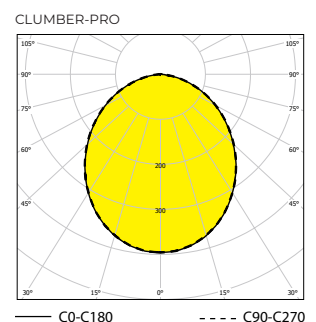

CLUMBER-PRO

IP 64

IK10

Application: Antivandal lighting fixture CLUMBER-PRO with dust and splash water resistance is designed for areas with high risk of damage, i.e. prison cells, psychiatric hospitals, gyms and pedestrian subways.

Ballast: EP – electronic 220-240 V / 50-60 Hz AC, 220-240 V DC 0Hz

Light source: LED, 4000K, CRI +80, MacAdam3

Housing: White painted steel sheet RAL 9016

Diffuser: Combination of painted sheet RAL 9016 and opal polycarbonate diffuser

Reflector: Highly polished aluminium sheet

Fastening: Surface wall or ceiling mounting

Connection: Screwless three-pole terminal block, maximum diameter of wires 2.5 mm². The lighting fixture is prepared for loop-in (possibility of connection of two cables)

Standard equipment: 2 pcs cable gland, washers with rubber to seal mounting holes, safety screws (it is necessary to order additionally 004778 - Bit for safety screw with socket head and pin s=3)

Calculated lifetime – LED modules: L80B10 ta30 – 70 000h
L70B10 ta30 – 100 000h

Order number	Name	Lighting fixture luminous flux (lm)	Power input (W)	Rated power output (lm/W)	Ta max (°C)	Dimensions of lighting fixture A x B (mm)	Weight (kg)
AL053550	CLUMBER1-PRO-OP-4500-4K	3276	29	113	30	505x63	7,5
AL053551	CLUMBER1-PRO-OP-3900-4K	2842	25	114	30	505x63	7,5
AL053552	CLUMBER1-PRO-OP-5100-4K	3693	34	109	30	505x63	7,5
AL053553	CLUMBER1-PRO-OP-6200-4K	4472	43	104	30	505x63	7,5
AL053554	CLUMBER2-PRO-OP-1950-4K	1404	13	108	30	370x63	4,2
AL053555	CLUMBER2-PRO-OP-1700-4K	1218	11	111	30	370x63	4,2
AL053556	CLUMBER2-PRO-OP-2200-4K	1582	14	113	30	370x63	4,2
AL053557	CLUMBER2-PRO-OP-2650-4K	1916	18	106	30	370x63	4,2
AL053558	CLUMBER3-PRO-OP-1150-4K	959	8	120	30	208x66	1,8
AL053559	CLUMBER3-PRO-OP-1500-4K	1225	12	102	30	208x66	1,8