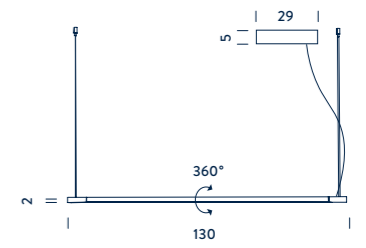

*Linescapes pendant horizontal
Vogue offices, Milan,
event: Life in Vogue#2*

PENDANT HORIZ. L130 LED

Linear LED | diffused orientable 360° | 19W | 1125lm (luminous output) | typ cri 80 | dimmable 1-10V | 110/240V
note orientable 360°, metal cable length 3m, electric cable length 5m, DALI version on request

CCT 2700K

- ☐ LIN LW2 5D structure white
- ☒ LIN LN2 5D structure black
- CCT 3000K
- ☐ LIN LWW 5D structure white
- ☒ LIN LNN 5D structure black

**ACCESSORIES
DRIVER FOR RECESSED MOUNTING**

110-240V/24V DC
LIN ALI 33

WALL 182CM LED

Linear LED | diffused side emission | 33W | 1765lm (luminous output) | typ cri 80 | 24V DC
note driver not included

CCT 2700K

- ☐ LIN LW2 32 structure white/grey
- CCT 3000K
- ☐ LIN LWD 32 structure white/grey