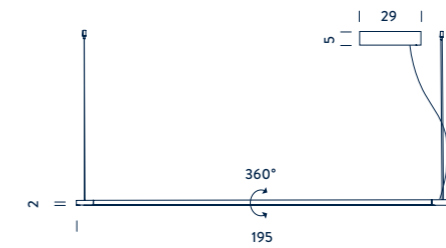

PENDANT HORIZ. L200 LED

Linear LED | diffused orientable 360° | 33W | 1765lm (luminous output) | typ cri 80 | dimmable 1-10V | 110/240V
note orientable 360°, metal cable length 3m, electric cable length 5m, DALI version on request

CCT 2700K

- ☐ LIN LW2 5E structure white
- ☒ LIN LN2 5E structure black
- CCT 3000K
- ☐ LIN LWW 5E structure white
- ☒ LIN LNN 5E structure black