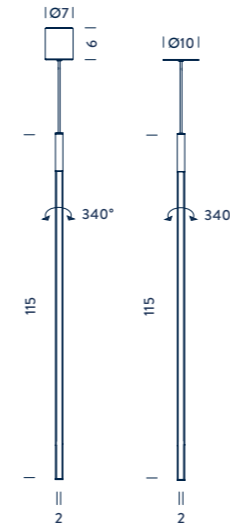

FLOOR LED

Linear LED | diffused | 38W | 2050lm (luminous output) | typ cri 80 | dimmable | 110/240V
note dimmer on cable, cable length 2,5m

CCT 2700K

- LIN LW2 21 structure white/grey
- LIN LN2 21 structure black/grey
- CCT 3000K
- LIN LWD 21 structure white/grey
- LIN LND 21 structure black/grey

WALL CANTILEVERED LED

Linear LED | diffused orientable | 12W | 475lm (luminous output) | typ cri 80 | 24V DC
note driver not included, recessing box included, wall board for installation included, side emission, orientable 340°, recessed hole 13x11x9cm depth

CCT 2700K

- LIN LW2 34 structure white
- CCT 3000K
- LIN LWW 34 structure white

WALL 102 LED

Linear LED | diffused side emission | 19W | 1125lm (luminous output) | typ cri 80 | 24V DC
note driver not included

CCT 2700K

- LIN LW2 31 structure white/grey
- CCT 3000K
- LIN LWD 31 structure white/grey

PENDANT VERTICAL LED

Linear LED | diffused orientable | 12W | 475lm (luminous output) | typ cri 80 | 110/240V
note side emission, cable length 3m, orientable 340°