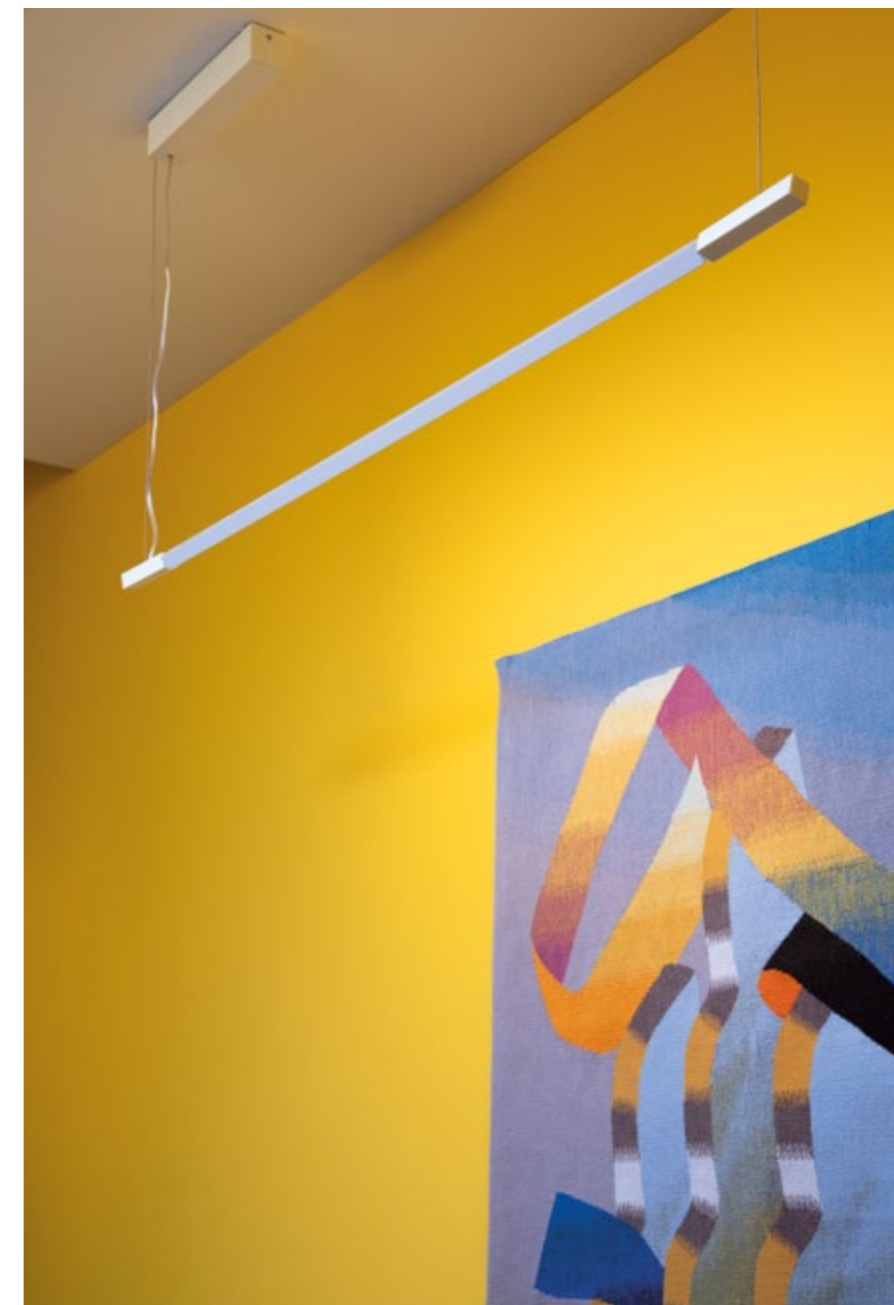

LINESCAPES

Nemo Studio

Linescapes pendant horizontal

*Linescapes pendant horizontal
at Nelly Rodi, Arch. Studio NOCC, ph. Yannic
Labrousse*

*Linescapes pendant horizontal
Vogue offices, Milan,
event: Life in Vogue#2*

FLOOR LED

Linear LED | diffused | 38W | 2050lm (luminous output) | typ cri 80 | dimmable | 110/240V
note dimmer on cable, cable length 2,5m

CCT 2700K

- LIN LW2 21 structure white/grey
- LIN LN2 21 structure black/grey
- CCT 3000K
- LIN LWD 21 structure white/grey
- LIN LND 21 structure black/grey

WALL CANTILEVERED LED

Linear LED | diffused orientable | 12W | 475lm (luminous output) | typ cri 80 | 24V DC
note driver not included, recessing box included, wall board for installation included, side emission, orientable 340°, recessed hole 13x11x9cm depth

CCT 2700K

- LIN LW2 31 structure white/grey
- CCT 3000K
- LIN LWD 31 structure white/grey

PENDANT VERTICAL LED

Linear LED | diffused orientable | 12W | 475lm (luminous output) | typ cri 80 | 110/240V
note side emission, cable length 3m, orientable 340°