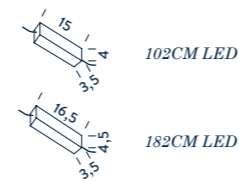

CCT 2700K

- LIN LW2 5D structure white
- LIN LN2 5D structure black
- CCT 3000K
- LIN LWW 5D structure white
- LIN LNN 5D structure black

**ACCESSORIES
DRIVER FOR RECESSED MOUNTING**

110-240V/24V DC
 LIN ALI 33

WALL 182CM LED

Linear LED | diffused side emission | 33W | 1765lm (luminous output) | typ cri 80 | 24V DC
note driver not included

CCT 2700K

- LIN LW2 32 structure white/grey
- CCT 3000K
- LIN LWD 32 structure white/grey