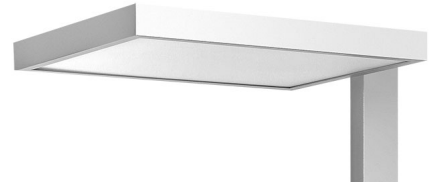

RAL9006

(mm)	A	B	C
	590	320	30