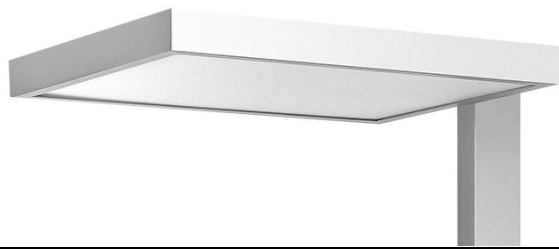

MIMOSA

MOUVABLE

5 years warranty

100'000H
L80/B10
Ta=25°C

220-240V
50-60Hz

MIMOSA IP20

Movable

LIGHT OUTPUT

up to 13370 lm

EFFICIENCY

up to 122 lm/W

WIRING

DALI
Supplied with CASAMBI

CCT

3000 - 4000 - 5000K

CRI